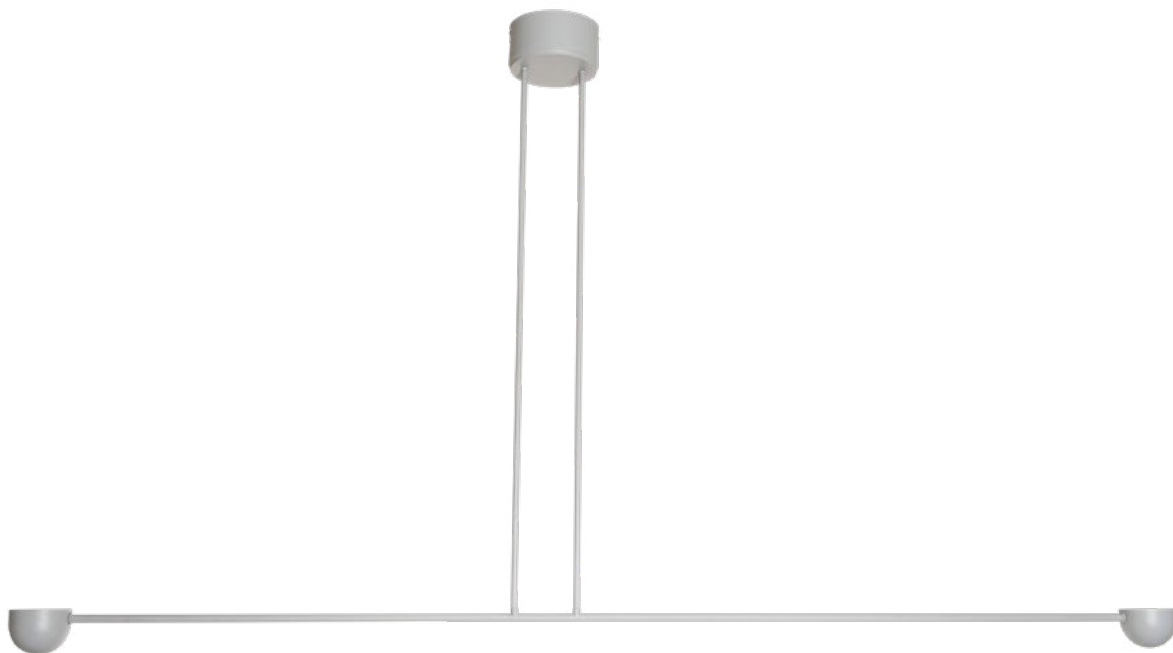

Plafon Equilíbrio

Especificações Técnicas

Material: Alumínio

Código	Dimensão (mm)	Fonte de Luz
51070/150	720X60X1540	2x LED 5W 2700K 420LM

Produto
127 OU 220V