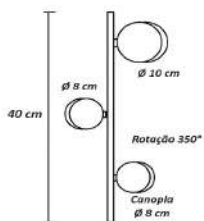

Arandela Biscotto Eclipse Luz Decora - V