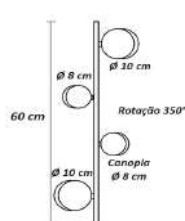

Arandela Biscotto Eclipse Luz Decora - V