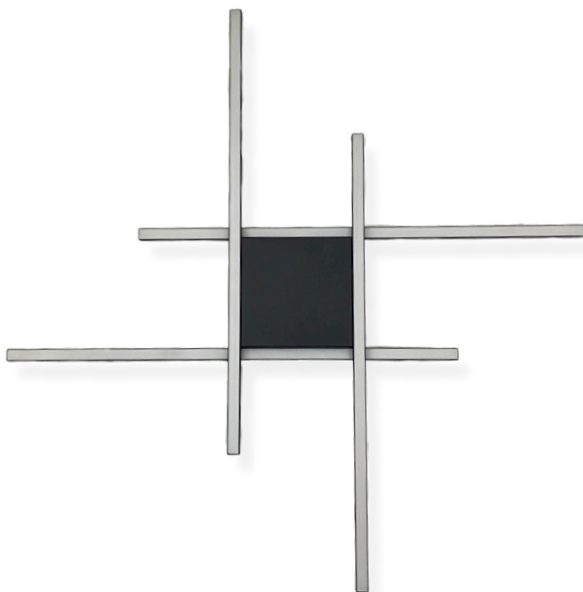

PL116/PT42W Orleans
Preto LED / 3000K

PL1165/PT42W Orleans
Preto LED / 6500K