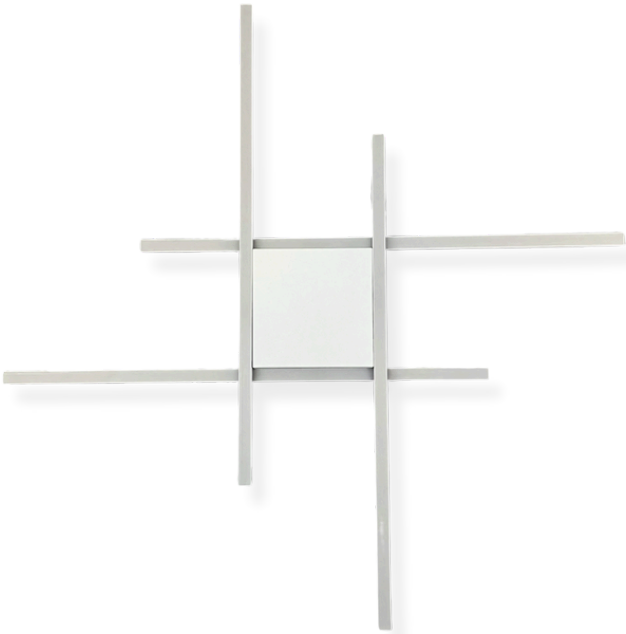

PL1165/QDBR58W
Orleans Branco
LED / 6500K

PL116/QDPT58W
Orleans Preto
LED / 3000K

PL1165/QDPT58W
Orleans Preto
LED / 6500K

CORES
DISPONÍVEIS:

PLAFONS ORLEANS

PL116/BR42W Orleans
Branco LED / 3000K

PL1165/BR42W Orleans
Branco LED / 6500K