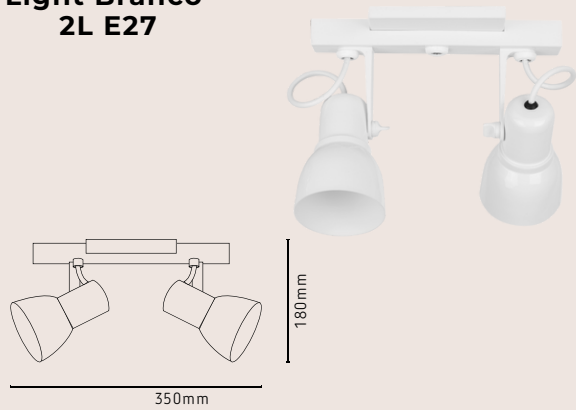

**SP1856/2T
Spot Trilho
Light Branco
2L E27**