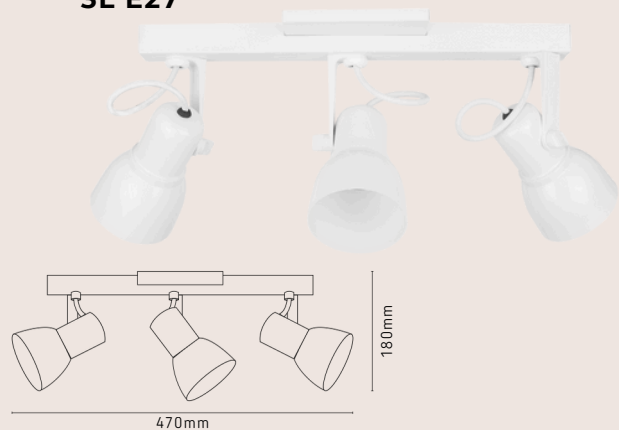

**SP1856/3T
Spot Trilho
Light Branco
3L E27**