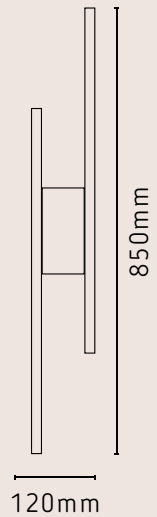

PLAR116/BR21W Orleans
Branco LED / 3000K

PLAR1165/BR21W Orleans
Branco LED / 6500K

120mm

850mm