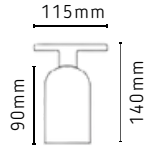

SPOTS GU10

SP1941/1
Branco Cobreado
1L GU10