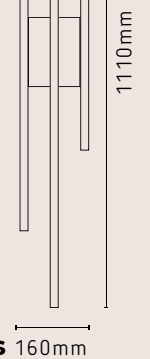

PLAR1165/BR38W Orleans
Branco LED / 6500K

PLAR116/BR21W Orleans
Branco LED / 3000K

PLAR1165/BR21W Orleans
Branco LED / 6500K

120mm

850mm

PLAR116/PT38W Orleans
Preto LED / 3000K

PLAR1165/PT38W Orleans
Preto LED / 6500K